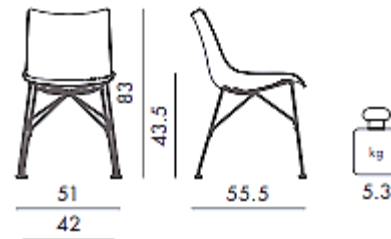

P/Wood

P/Wood is the chair from the Smart Wood collection which, thanks to its simple and rounded lines, fits into any environment. Using patented technology, the wood is worked with a mould designed to bring the curvature of the panel to the very edges, creating a seat with sinuous roundness.

Brand: **KARTELL**

Item type: Chair

Item code: 4912/CC

Designer: Philippe Starck

Color: Legs: Chrome, Seat: Slatted Ash Light Wood

Dimension: 51 x 55.5 x 83 cm

Please click the link for more option and finishes:

https://www.kartell.com/IT/it/sedute/p-wood/04911?variantName=x_colorVariant&variantValue=CC